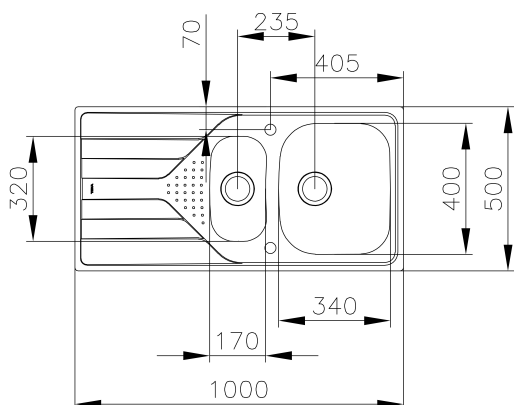

REFERENCE

REF: 115140002

EAN: 8434778015126

FEATURES

Stainless steel sink, Polished finish
One bowl, one auxiliary bowl and one drainer, reversible
Inset installation
3½" waste hole
160 and 110 mm deep bowls
60 cm base unit

DIMENSIONS

Product height (mm):**Product width (mm):** 500**Product depth (mm):** 160**Product length (mm):** 1000**Net weight (Kg):** 3,94

Hygiene

Lifetime
warranty

COLOURS