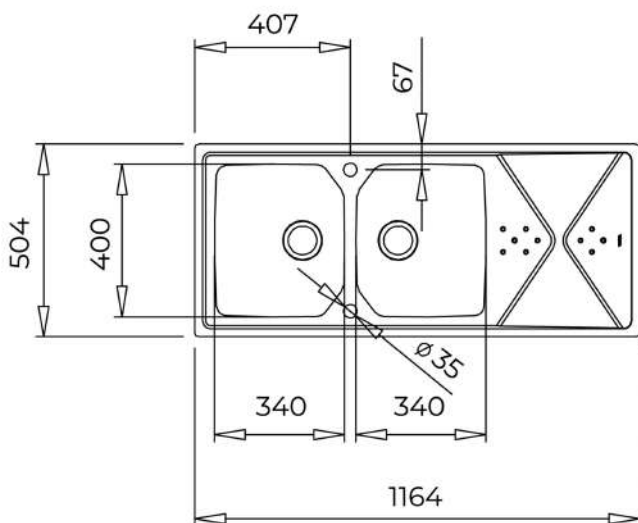

Hygiene

REFERENCE

REF: 115160010

EAN: 8434778019667

FEATURES

Brooklyn Series
 Stainless steel sink, Polished finish
 Two bowls and one drainer, reversible
 2-in-1 installation possibilities: top or flush
 V-control 3½" automatic waste basket with siphon
 New HelixPRO waste basket
 SilentSmart, 50% less noise
 210 mm deep bowl
 80 cm base unit

DIMENSIONS

Product height (mm):

Product width (mm): 504

Product depth (mm):

Product length (mm): 1164

Net weight (Kg): 8,2

COLOURS