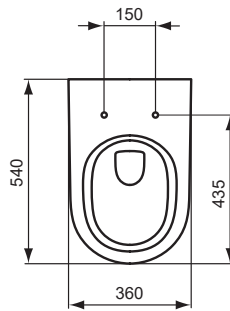

Ideal Standard

Toilets

Tonic

Article-No.: **K310101**

Wall mounted bowl

Tonic wall mounted bowl including fixing screws without Seat & Cover.

Colour: 01 - White

More product details:

| | |
|------------------|--------------------------|
| Net Weight (kg): | 21.5 |
| Material: | Vitreous china |
| Designer: | Artefakt Industriekultur |
| Height (mm): | 340 |
| Width (mm): | 360 |
| Depth (mm): | 435 |