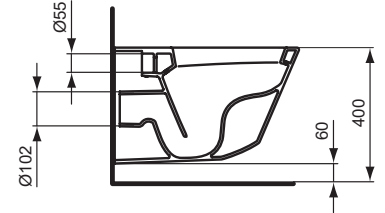

Ideal Standard

Toilets

Tonic

Article-No.: **K310101**

Wall mounted bowl

Tonic wall mounted bowl including fixing screws without Seat & Cover.

Colour: 01 - White

More product details:

| | |
|------------------|--------------------------|
| Net Weight (kg): | 21.5 |
| Material: | Vitreous china |
| Designer: | Artefakt Industriekultur |
| Height (mm): | 340 |
| Width (mm): | 360 |
| Depth (mm): | 435 |