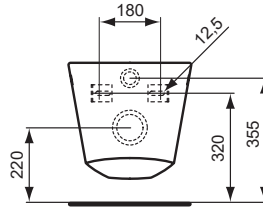

Ideal Standard

Toilets

Tonic

Article-No.: **K310101**

Wall mounted bowl

Tonic wall mounted bowl including fixing screws without Seat & Cover.

Colour: 01 - White

More product details:

| | |
|------------------|--------------------------|
| Net Weight (kg): | 21.5 |
| Material: | Vitreous china |
| Designer: | Artefakt Industriekultur |
| Height (mm): | 340 |
| Width (mm): | 360 |
| Depth (mm): | 435 |